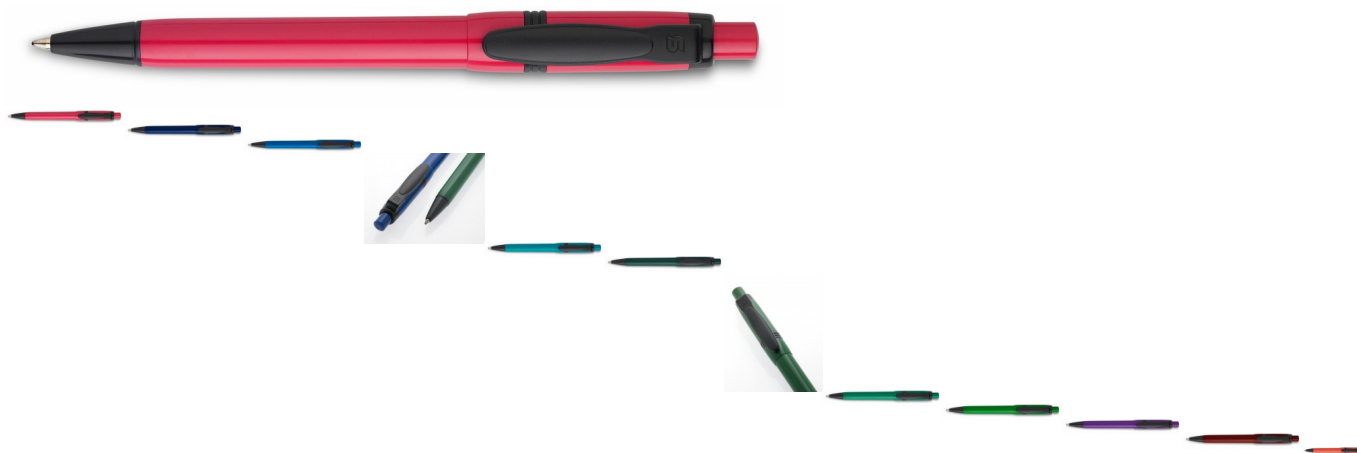

8602 | PEN S! OLLY EXTRA

14 COLOURS MINIMUM: 1000 pcs.

Rating: Not Rated Yet

Price:

0,58 €

[Ask a question about this product](#)

Description

Colour is the strong point of the Ollly pen: it has a wide range which is different from other models for the barrel, anthracite trim. Elegance and simplicity captured in a pen.

Type: retractable pen

Model: all over colour with anthracite clip, point and trim. Made from ABS plastic, a high quality material with excellent technical properties, scratch and shock resistant.

Ink: blue - Dokumental ISO 12757-2 (black/red/green ink on demand)