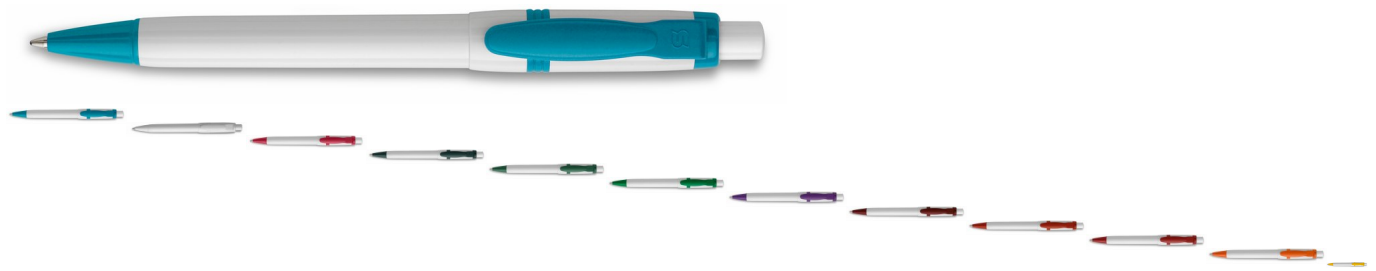

## 8600 | PEN OLLY

17 COLOURS MINIMUM 1000 pcs.

Rating: Not Rated Yet

**Price:**

0,57 €

[Ask a question about this product](#)

### Description

A quirky line, available in a range of colours wider than other models.

**Type:** retractable pen

**Model:** white all over with clip, point and trim in various colours.

Made from ABS plastic, a high quality material with excellent technical properties, scratch and shock resistant.

**Ink:** blue - Dokumental ISO 12757-2 (black/red/green ink on demand)