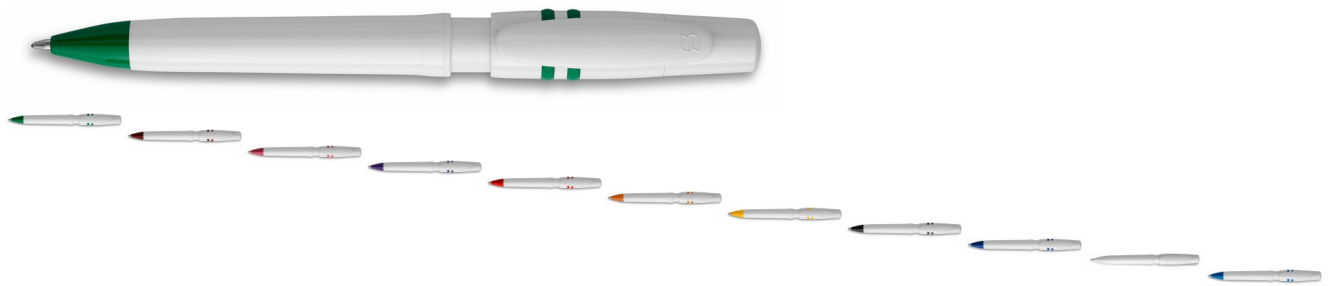

7000 | PEN NORA

11 COLOURS MINIMUM 1000 pcs.

Rating: Not Rated Yet

Price:

0,70 €

[Ask a question about this product](#)

Description

The curved barrel and coloured rings make the Nora stand out. Choose this pen if you want to coordinate your logo with specific company colours.

Type: retractable pen

Model: trim and tip in various colours, white clip and barrel. Made from ABS plastic, a high quality material with excellent technical properties, scratch and shock resistant.

Ink: blue - Dokumental ISO 12757-2 (black/red/green ink on demand)