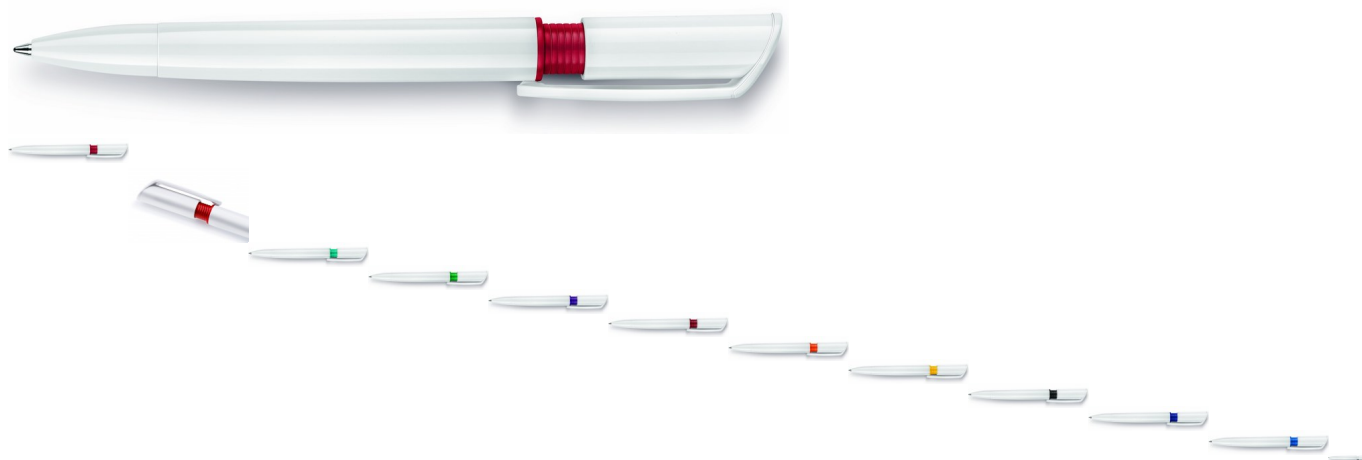

## 6600 | PEN S! S40

10 COLOURS MINIMUM 1000 pcs.

Rating: Not Rated Yet

**Price:**

0,53 €

[Ask a question about this product](#)

### Description

Tapered, aerodynamic, modern: a promotional pen with the unmistakable Stilolinea design, which will ensure you're remembered for a long time. Can be printed 360° and features a very wide clip, wide enough for any logo.

**Type:** retractable pen

**Model:** white clip and barrel. Waist in various colours. Made from ABS plastic, a high quality material with excellent technical properties, scratch and shock resistant.

**Ink:** blue - Dokumental ISO 12757-2 (black/red/green ink on demand)