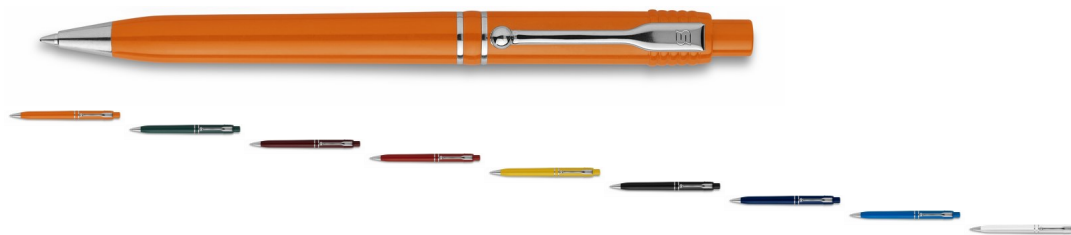

## 4200 | PEN RAJA CHROME

9 COLOURS MINIMOUUM 1000pcs.

Rating: Not Rated Yet

**Price:**

1,40 €

[Ask a question about this product](#)

### Description

A promotional pen in a classic model, made fresh with chrome trim and strong colours. Writes well and elegantly.

Type: retractable pen

Model: totally in various colours, chrome-finish clip, tip and trim.

Made from metal and ABS plastic, a high quality material with excellent technical properties, scratch and shock resistant.

Ink: blue - ISO 12757-2 (black ink on demand)