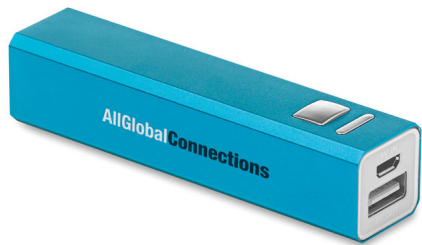

8602 | POWERALU - D