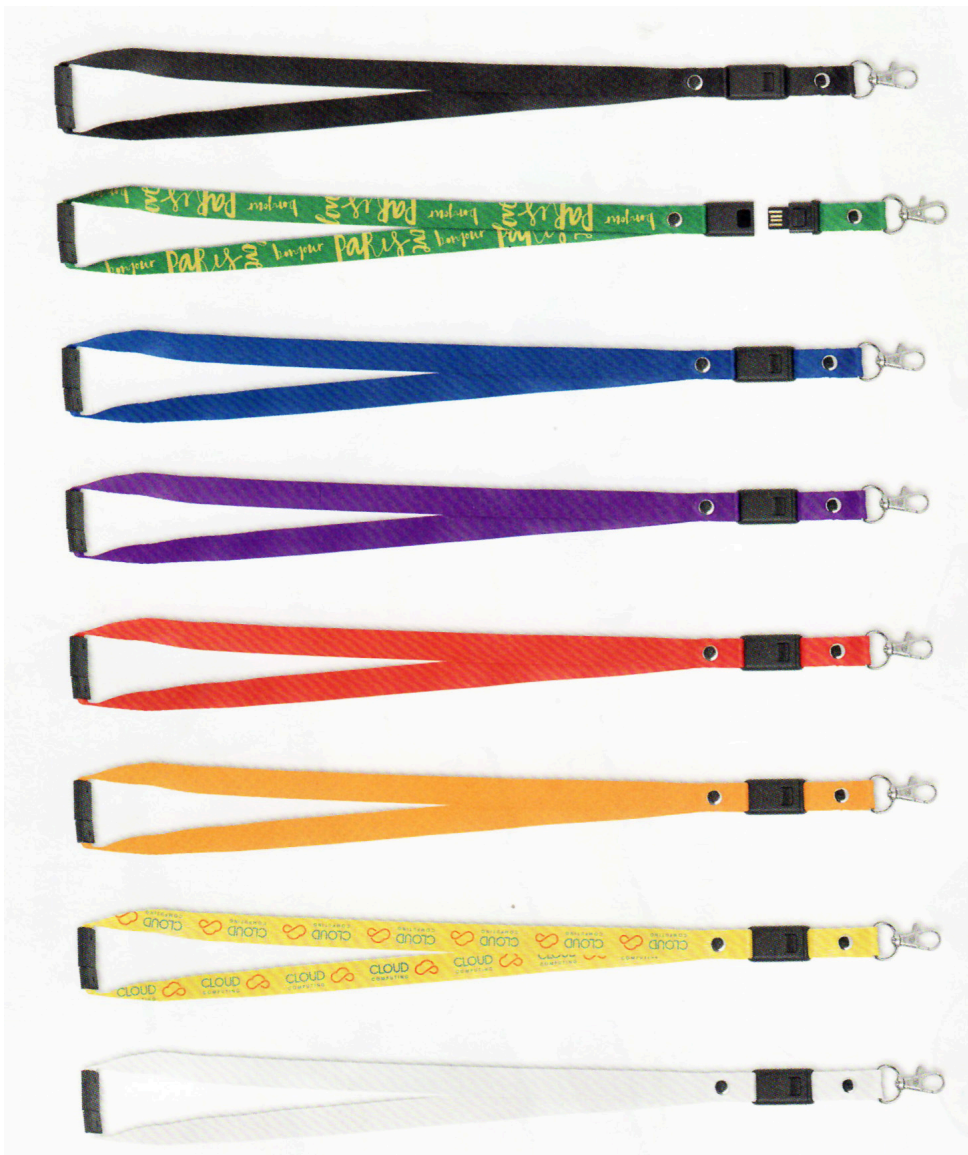

1110 | USB - LANYUSB